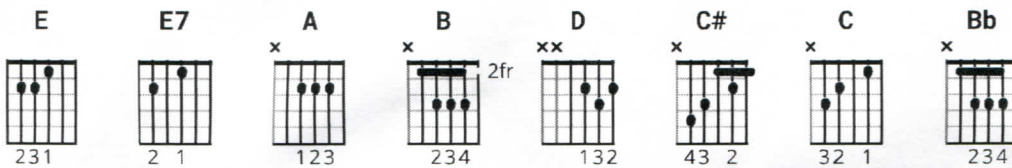

Sweet Home Chicago chords by Eric Clapton

Difficulty: novice
Tuning: E A D G B E

CHORDS

This version is from the Complete Clapton album.

[Intro]

E E E E7
A A E E
B A E D C# C B Bb B

[Verse 1]

E A E7
Come on, baby don't you want to go
A E
Come on, baby don't you want to go
B
Back from the land of California
A E D C# C B Bb B
To my sweet home, Chicago

[Verse 2]

E A E E7
Come on, baby don't you want to go
A E
Come on, baby don't you want to go
B
Back from the land of California
A E D C# C B Bb B
To my sweet home, Chicago

[Verse 3]

E
Two and two is four babe, four and two is eight
E7
Come on now darlin', don't you make me late
A E
I'm cryin' please, baby, don't you want to go
B
Back from the land of California
A E D C# C B Bb B
To my sweet home, Chicago

[Instrumental]

E A E E7
A A E E
B A E D C# C B Bb B
E A E E7
A A E E
B A E D C# C B Bb B

[Verse 5]

E A E E7
Come on, baby don't you want to go
A E
Come on, baby don't you want to go
B
Back from the land of California
A E D C# C B Bb B
To my sweet home, Chicago

[Verse 6]

E A E E7
Come on, baby don't you want to go
A E
Come on, baby don't you want to go
B
Back from the land of California
A E D C# C B Bb B
To my sweet home, Chicago

[Outro]

E A E E7
A A E E
B A E D C# C B E7